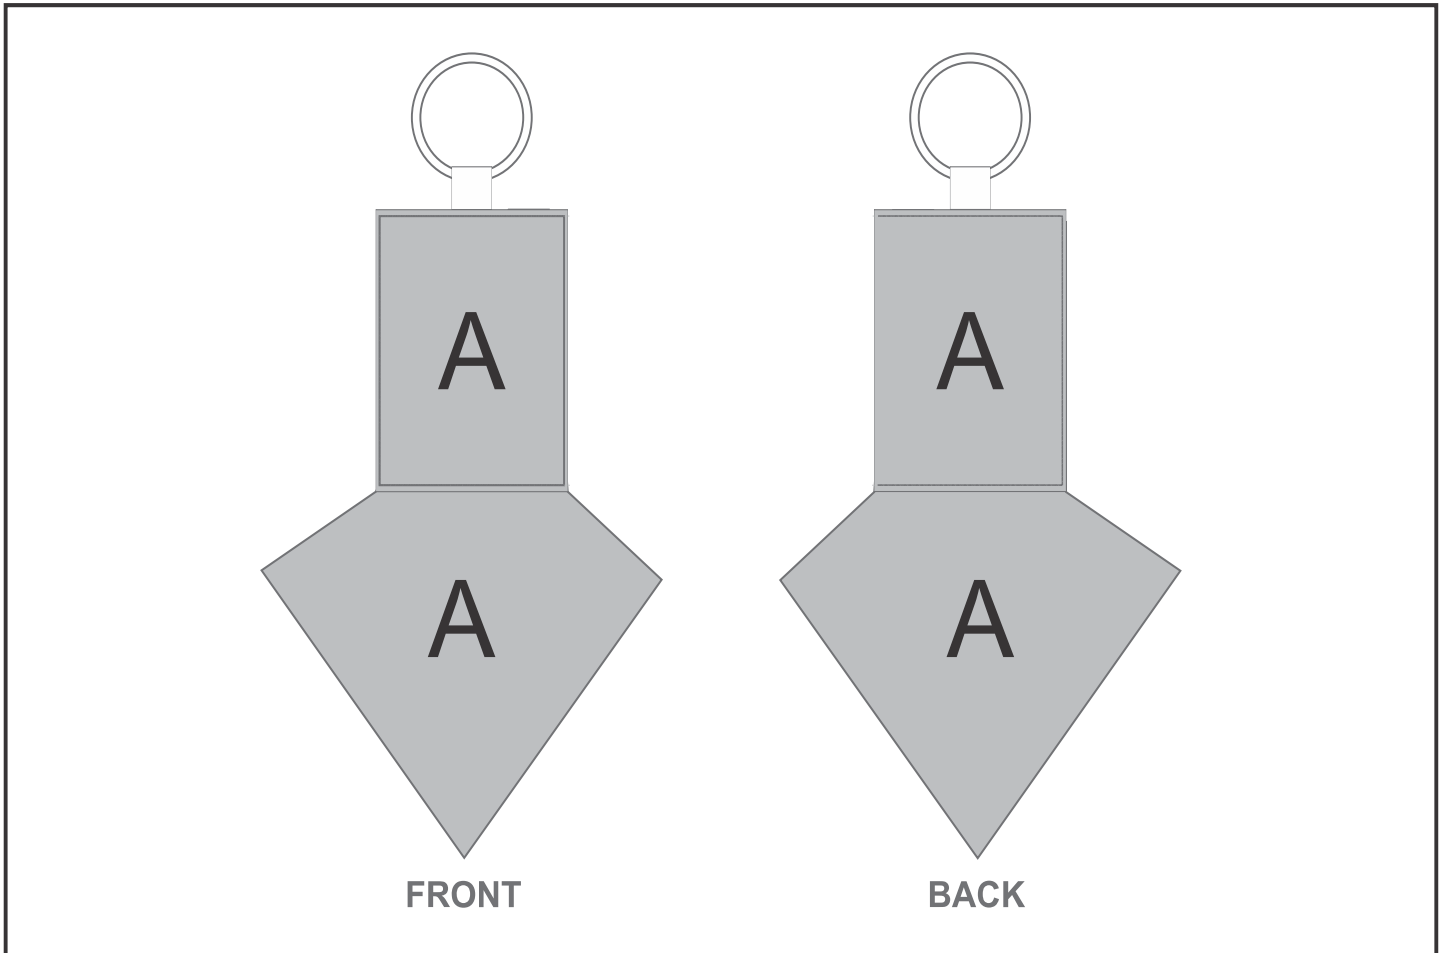

PP-HP-7-G

Hoppla Aquila Polyester Keyring Pouch

Need to know:

- Includes 1-Position Sublimation (setup fees apply)
- Please Note: We cannot guarantee 100% logo Alignment on all Brandable Panels.

Branding Options:

| Position | Branding Method (Branding Code) | No. of Colours | Dimension |
|----------|---------------------------------|----------------|-------------------------|
| A | Custom Sublimation A (CPSUB-A) | Full Colour | 150mm wide x 247mm high |